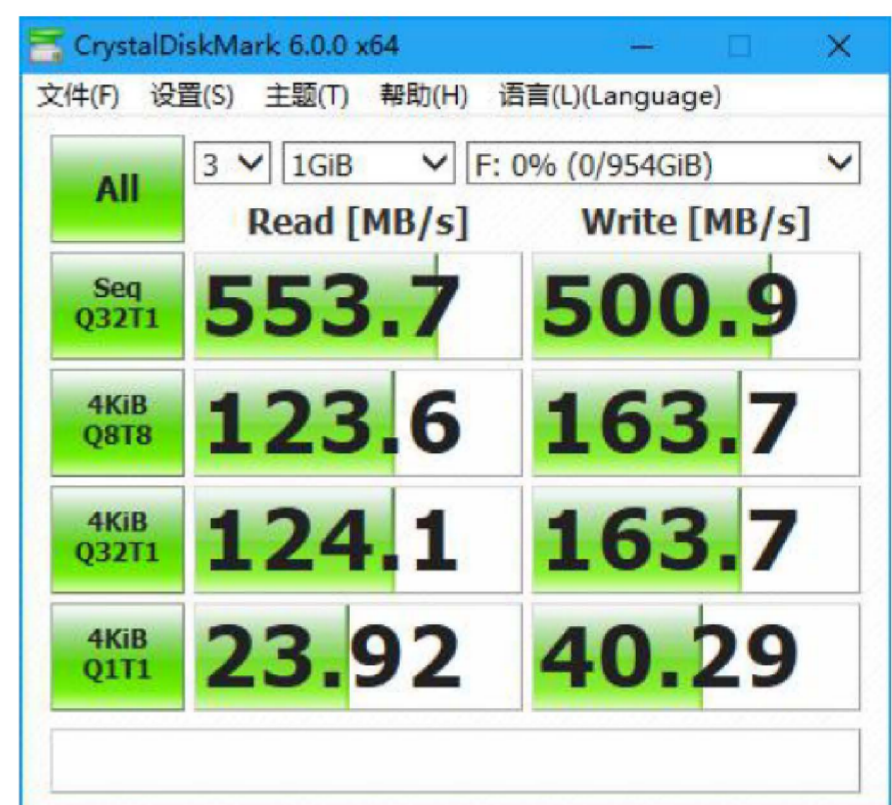

High Speed Portable SSD SSP13 L100

Portable SSD

Read Speed

Up to 550 MB/s

Write Speed

Up to 500 MB/s

Accessory

Type C to A Adapter

Accessory

Type C to C Cable

Solution	SATA SSD with USB 3.2 Gen 2 bridge
Read / Write Speed	Up to 550 / 500 MB/s
Capacity	128GB / 256GB / 512GB / 1TB
Color	Black / Blue / Gray / Red / Rose / Silver
Dimensions (L x W x H)	100×32×8.5 mm
Weight	39g
Interface	USB 3.2 Gen 2 Type-C (compatible with USB 2.0)
Accessories	20cm USB Type-C to Type-C cable and a Type-C to Type-A adapter
System Requirements	Windows XP/7/8/8.1/10/11, Mac OS X 10.3 and later, Linux Kernel 2.6 and later, Android 5.0 and later with no device driver needed
Warranty	Limited 3-year