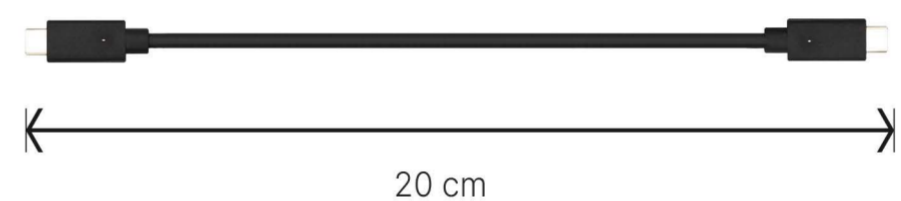

High Speed Portable SSD SSP13 L100

Portable SSD

Read Speed

Up to 550 MB/s

Write Speed

Up to 500 MB/s

Accessory

Type C to A Adapter

Accessory

Type C to C Cable

Solution	SATA SSD with USB 3.2 Gen 2 bridge
Read / Write Speed	Up to 550 / 500 MB/s
Capacity	128GB / 256GB / 512GB / 1TB
Color	Black / Blue / Gray / Red / Rose / Silver
Dimensions (L x W x H)	100×32×8.5 mm
Weight	39g
Interface	USB 3.2 Gen 2 Type-C (compatible with USB 2.0)
Accessories	20cm USB Type-C to Type-C cable and a Type-C to Type-A adapter
System Requirements	Windows XP/7/8/8.1/10/11, Mac OS X 10.3 and later, Linux Kernel 2.6 and later, Android 5.0 and later with no device driver needed
Warranty	Limited 3-year