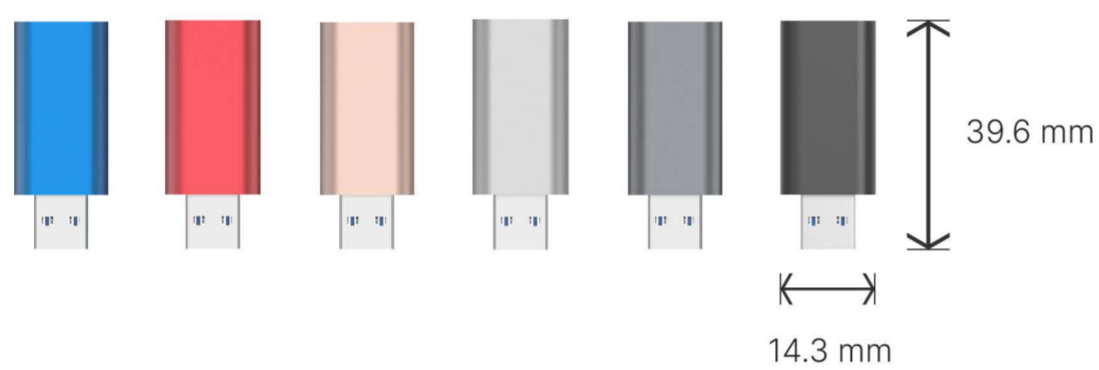

High Speed Portable SSD SSP13 L100

Portable SSD

Read Speed

Up to 550 MB/s

Write Speed

Up to 500 MB/s

Accessory

Type C to A Adapter

Accessory

Type C to C Cable

Solution	SATA SSD with USB 3.2 Gen 2 bridge
Read / Write Speed	Up to 550 / 500 MB/s
Capacity	128GB / 256GB / 512GB / 1TB
Color	Black / Blue / Gray / Red / Rose / Silver
Dimensions (L x W x H)	100×32×8.5 mm
Weight	39g
Interface	USB 3.2 Gen 2 Type-C (compatible with USB 2.0)
Accessories	20cm USB Type-C to Type-C cable and a Type-C to Type-A adapter
System Requirements	Windows XP/7/8/8.1/10/11, Mac OS X 10.3 and later, Linux Kernel 2.6 and later, Android 5.0 and later with no device driver needed
Warranty	Limited 3-year