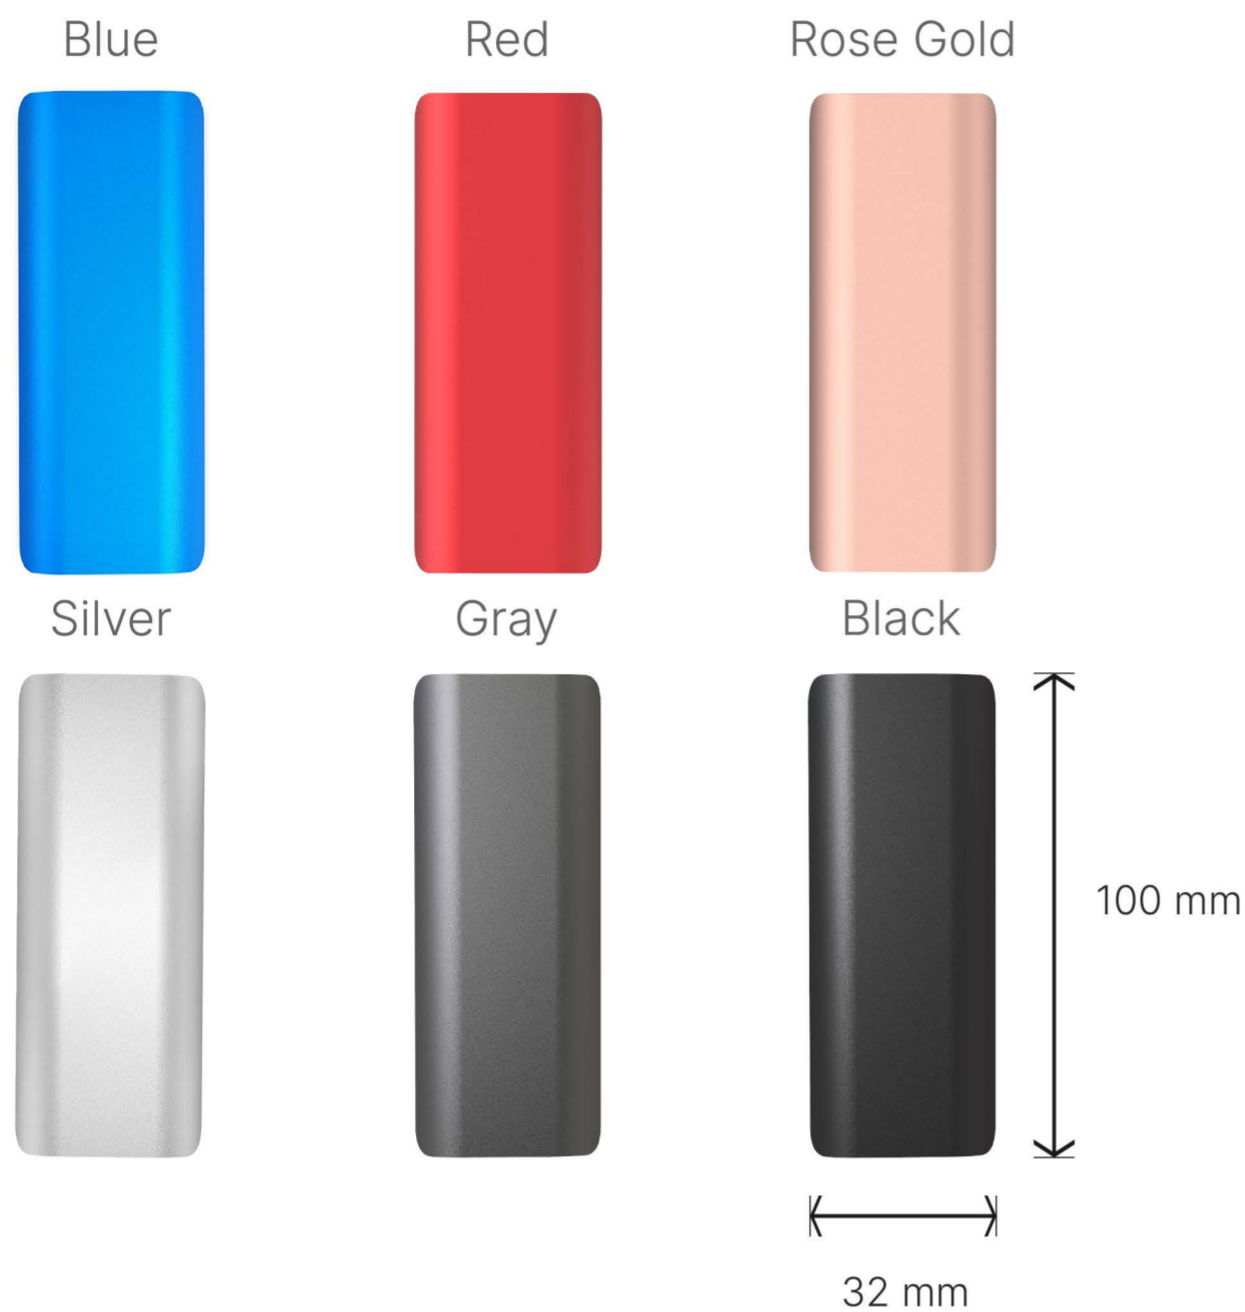

High Speed Portable SSD SSP13 L100

Portable SSD

Read Speed

Up to 550 MB/s

Write Speed

Up to 500 MB/s

Accessory

Type C to A Adapter

Accessory

Type C to C Cable

Solution	SATA SSD with USB 3.2 Gen 2 bridge
Read / Write Speed	Up to 550 / 500 MB/s
Capacity	128GB / 256GB / 512GB / 1TB
Color	Black / Blue / Gray / Red / Rose / Silver
Dimensions (L x W x H)	100×32×8.5 mm
Weight	39g
Interface	USB 3.2 Gen 2 Type-C (compatible with USB 2.0)
Accessories	20cm USB Type-C to Type-C cable and a Type-C to Type-A adapter
System Requirements	Windows XP/7/8/8.1/10/11, Mac OS X 10.3 and later, Linux Kernel 2.6 and later, Android 5.0 and later with no device driver needed
Warranty	Limited 3-year